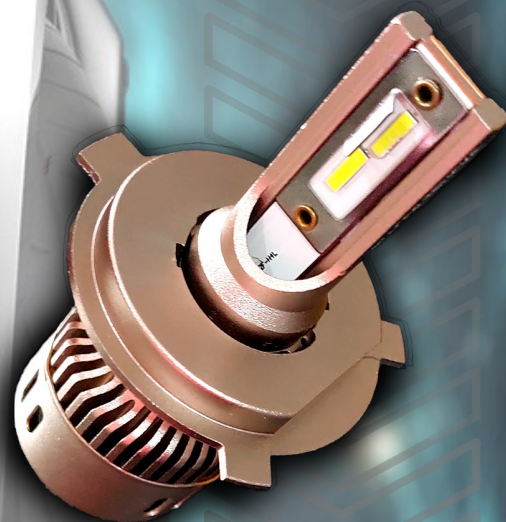

GOLD LINE

100% DE EFICIÊNCIA

**MIX
IMPORT
BRASIL.**

KIT LED CSP

GOLD LINE P7

80W—9000W LUMENS

P7—V16 6000K

DISSIPADOR DE CALOR