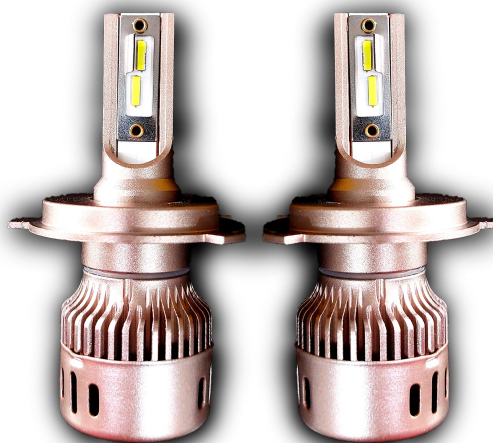

KIT LED CSP

GOLD LINE P7

80W—9000W LUMENS

P7—V16 6000K

DISSIPADOR DE CALOR

EM ALUMÍNIO

12V—24V

**MIX
IMPORT
BRASIL.**

FONE: (65) 3622-5179

EMAIL: FINACEIRO@MIXIMPORTBRASIL.COM